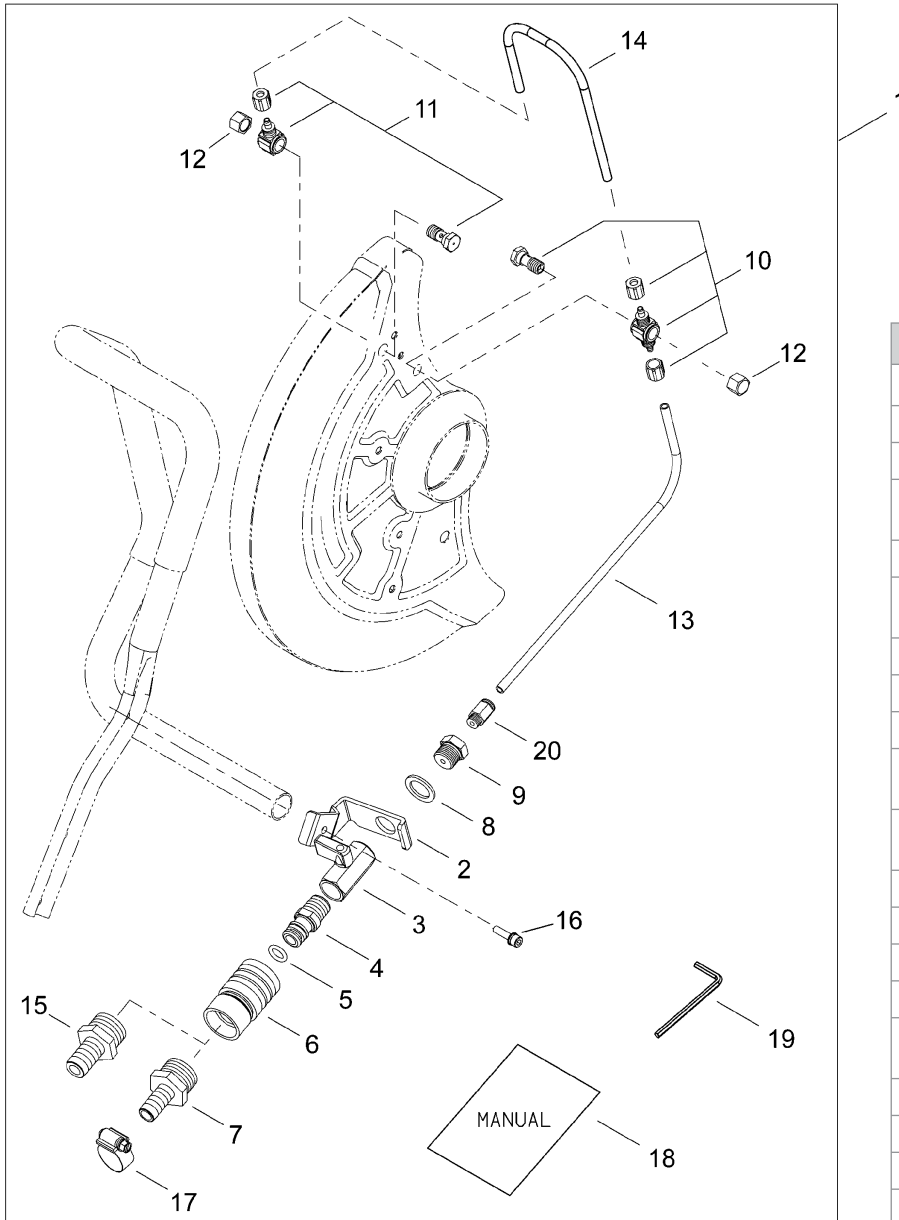

## Dust Suppression Water System Kit

FOR SHINDAIWA EC7500W AND EC7600W ENGINE CUT-OFF SAWS

NO.	PART NUMBER	DESCRIPTION	QTY.
1	68020-93310	<b>WATER SYSTEM KIT</b>	1
2	68020-93320	*MOUNTING BRACKET	1
3	68020-93330	*OPEN / CLOSE VALVE	1
4	68020-93341	*MALE QUICK DISCONNECT FITTING	1
5	68020-93520	*O-RING	1
6	68020-93350	*FEMALE QUICK DISCONNECT FITTING	1
7	68020-93360	*1/2" HOSE FITTING Ø14	1
8	68020-93370	*WASHER	1
9	68020-93381	*MALE TUBE FITTING	1
10	68020-93390	*DOUBLE NOZZLE MOUNT ASSY	1
11	68020-93430	*SINGLE NOZZLE MOUNT ASSY	1
12	68020-93450	*BRASS CAP	2
13	68020-93460	*LONG TUBE 370 MM	1
14	68020-93470	*SHORT TUBE 235 MM	1
15	68020-93480	*5/8" HOSE FITTING Ø17	1
16	11022-05200	*SOCKET HEAD CAPSCREW SPW M5×20	1
17	68020-93490	*HOSE CLAMP	1
18	68020-93500	*MANUAL	1
19	09026-04001	*HEX WRENCH 5MM	1
20	68020-93511	*CONNECTOR	1