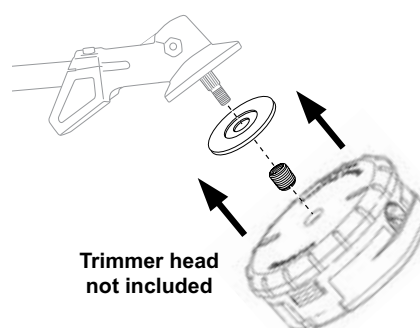

28820-07440
SELECTED ECHO STRAIGHT
SHAFT UNITS
10MM X 1.25 LH